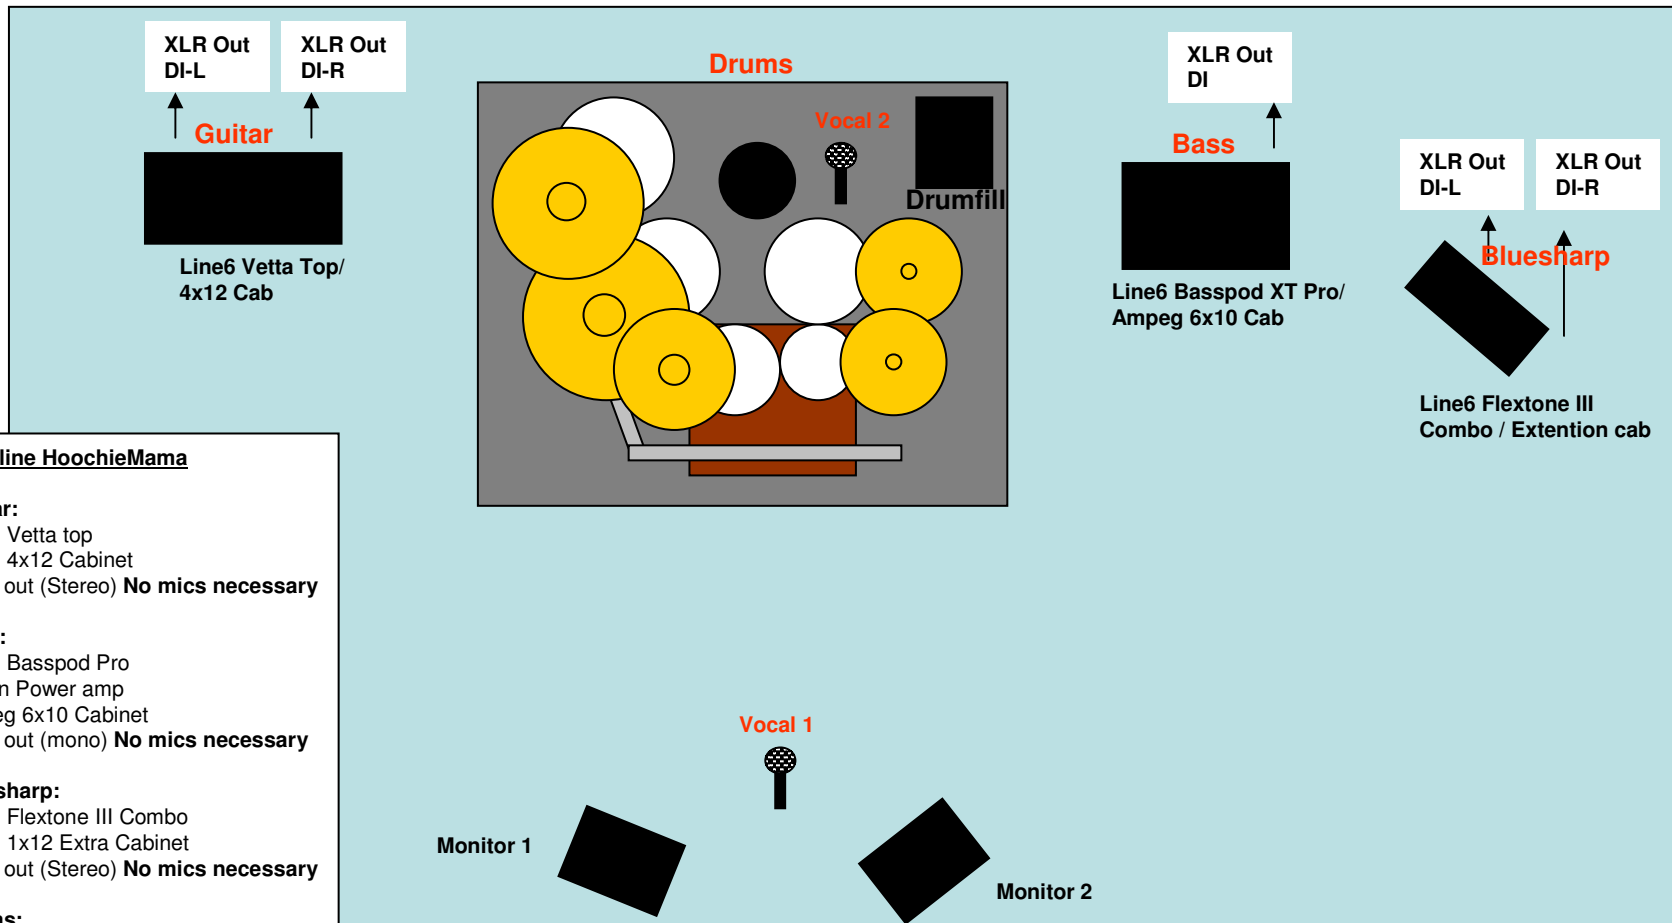

© HoochieMama
Version date: 29-03-2006

Rider Hoochiemama

Backline HoochieMama

Guitar:

Line6 Vetta top
Line6 4x12 Cabinet
2x DI out (Stereo) **No mics necessary**

Bass:

Line6 Basspod Pro
Crown Power amp
Ampeg 6x10 Cabinet
1x DI out (mono) **No mics necessary**

Bluesharp:

Line6 Flextone III Combo
Line6 1x12 Extra Cabinet
2x DI out (Stereo) **No mics necessary**

Drums:

Pearl MHX Limited Edition
(6 pieces with drumrack)
Own mics: 5x Sennheiser 604
1x Sennheiser 602 (Bass drum)

Vocals:

Own mics: 2x Shure Beta 58 A

**Stage
plan**